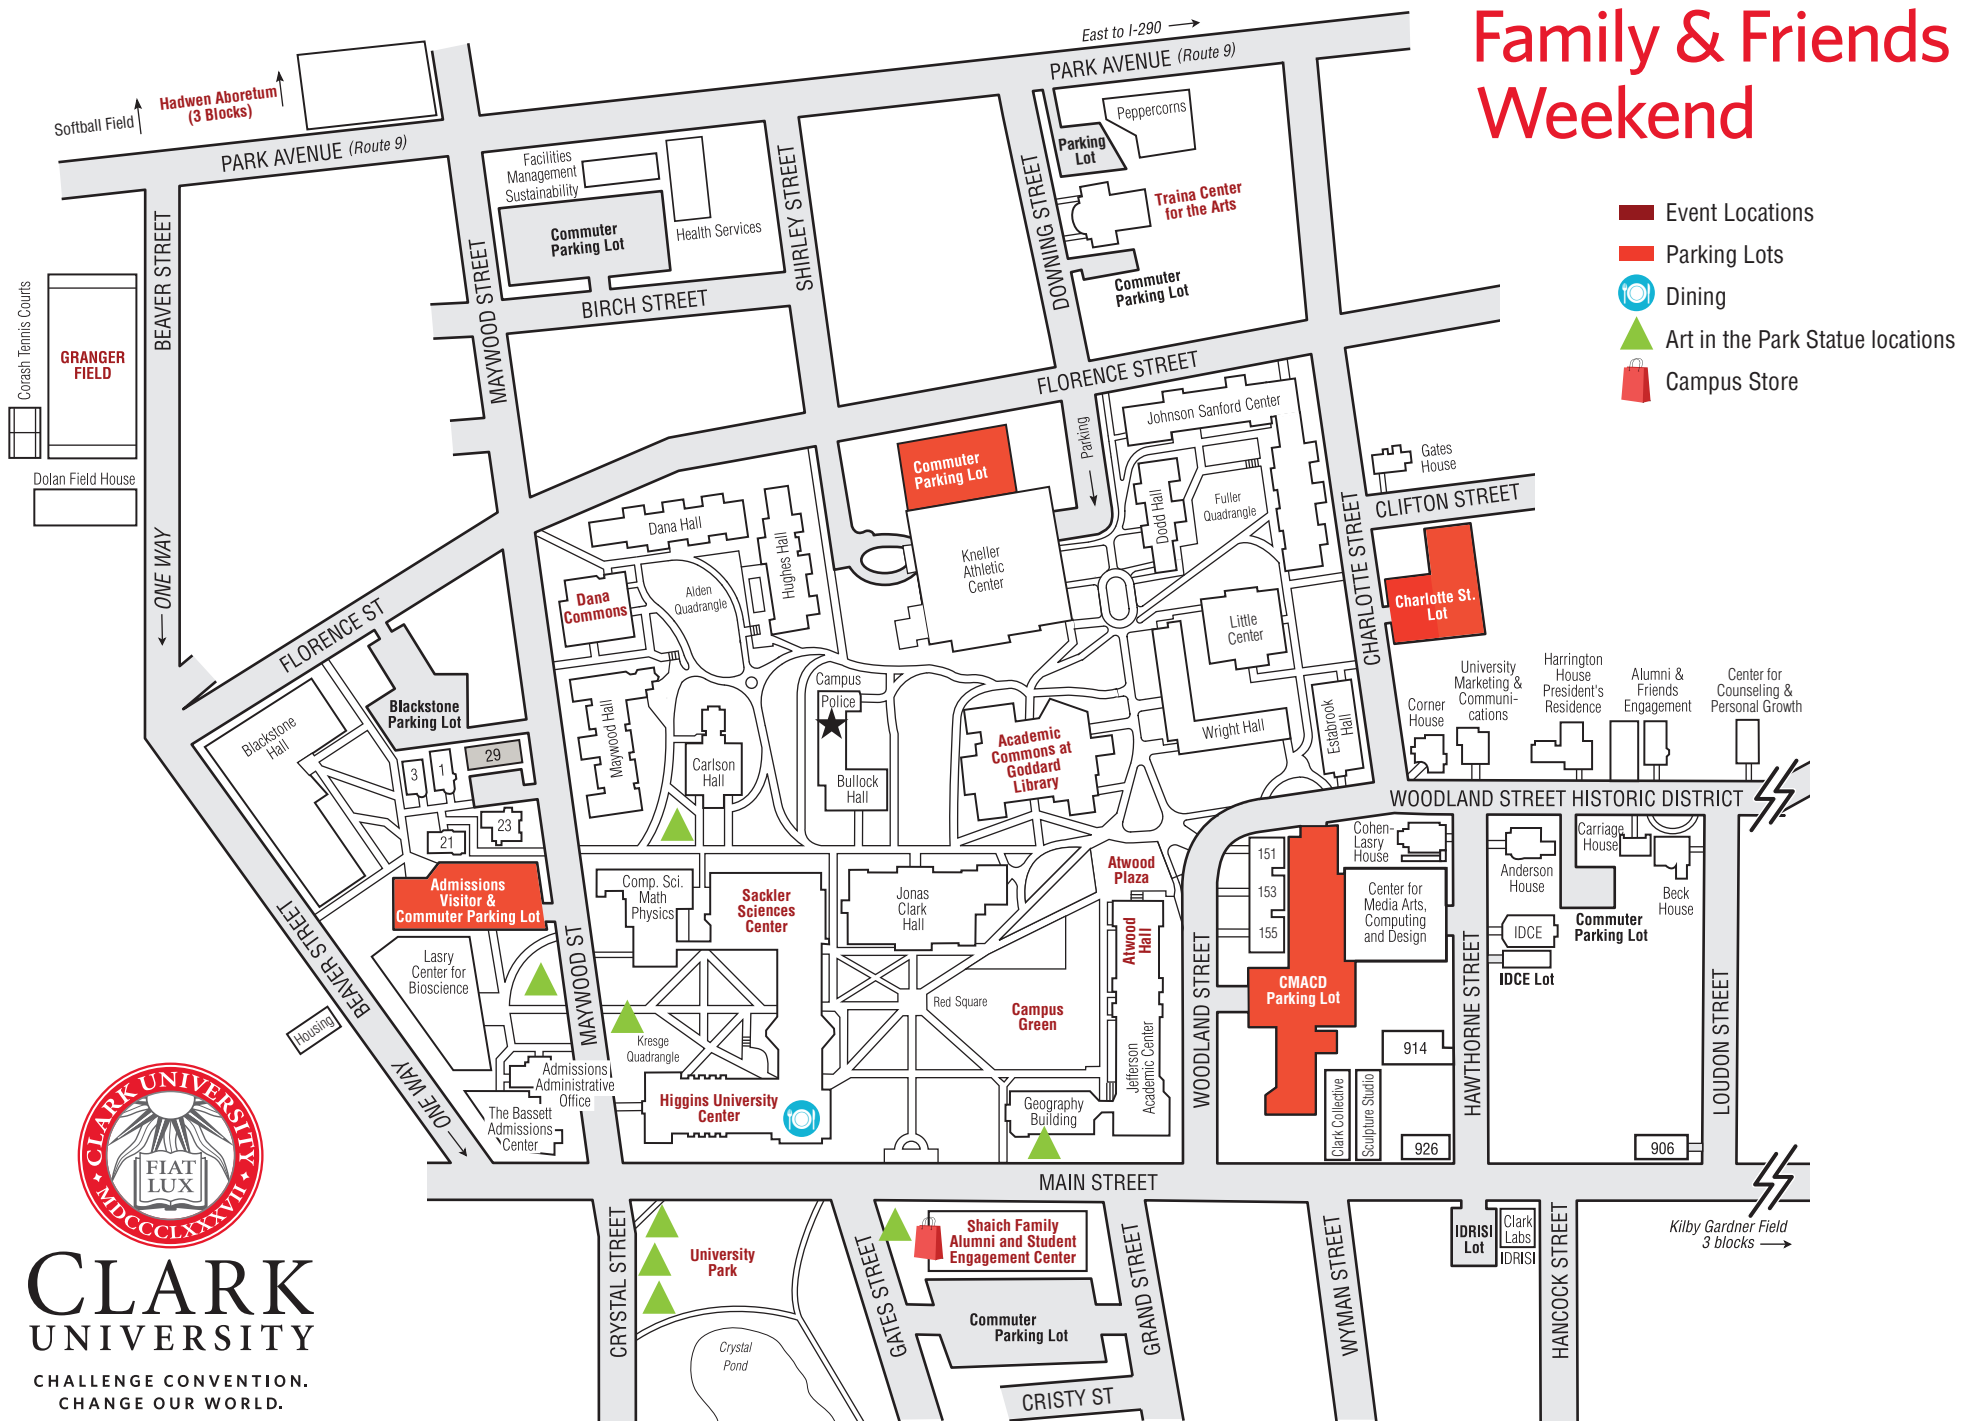

Family & Friends Weekend

CLARK UNIVERSITY

CHALLENGE CONVENTION.
CHANGE OUR WORLD.